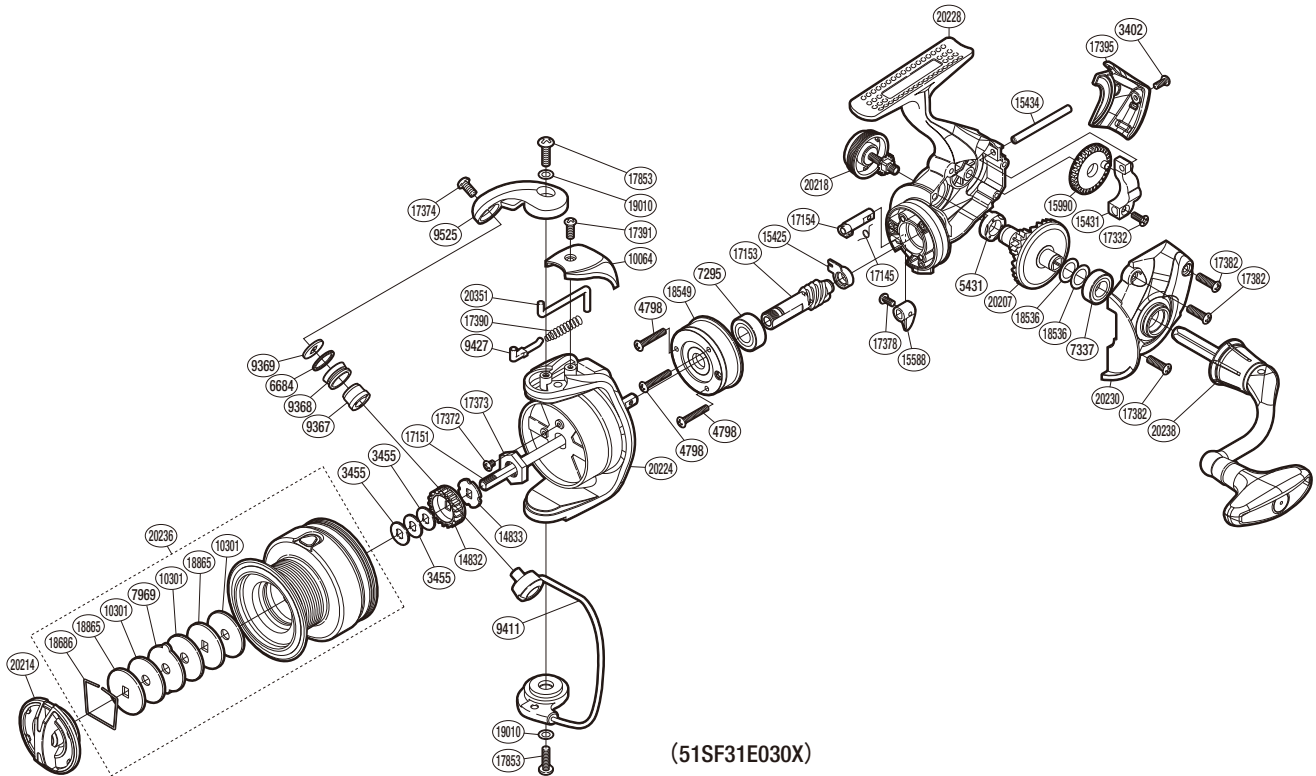

SHIMANO

FX

FXC3000FC

(51SF31E030X)

Please note that the number of adjusting washers may not be the same as shown in the exploded views.
(Adjustment will vary with each individual product.)

Part No.	Description	Part No.	Description	Part No.	Description
RD 3402	Screw	RD14833	Spool Support B	RD17391	Screw
RD 3455	Spool Washer	RD15425	Pinion Gear Bushing	RD17395	Rear Protector
RD 4798	Screw	RD15431	Oscillating Slider	RD17853	Screw
RD 5431	Drive Gear Bushing	RD15434	Oscillating Guide	RD18536	Washer
RD 6684	Line Roller Spacer	RD15588	Anti-Reverse Lever	RD18549	Roller Clutch Assembly
RD 7295	Ball Bearing	RD15990	Oscillating Gear	RD18686	Drag Washer Retainer
RD 7337	Ball Bearing	RD17145	Anti-Reverse Cam Spring	RD18865	Key Washer
RD 7969	Eared Washer	RD17151	Main Shaft	RD19010	Washer
RD 9367	Line Roller Bushing	RD17153	Pinion Gear	RD20207	Drive Gear
RD 9368	Line Roller	RD17154	Anti-Reverse Cam	RD20214	Drag Knob Assembly
RD 9369	Line Roller Washer	RD17332	Screw	RD20218	Handle Screw Cap
RD 9411	Bail Assembly	RD17372	Screw	RD20224	Rotor
RD 9427	Bail Spring Guide A	RD17373	Rotor Nut	RD20228	Body
RD 9525	Bail Arm	RD17374	Screw	RD20230	Side Cover
RD10064	Bail Spring Cover	RD17378	Screw	RD20236	Spool Assembly
RD10301	Drag Washer	RD17382	Screw	RD20238	Handle Assembly
RD14832	Spool Support A	RD17390	Bail Spring	RD20351	Bail Trip Lever